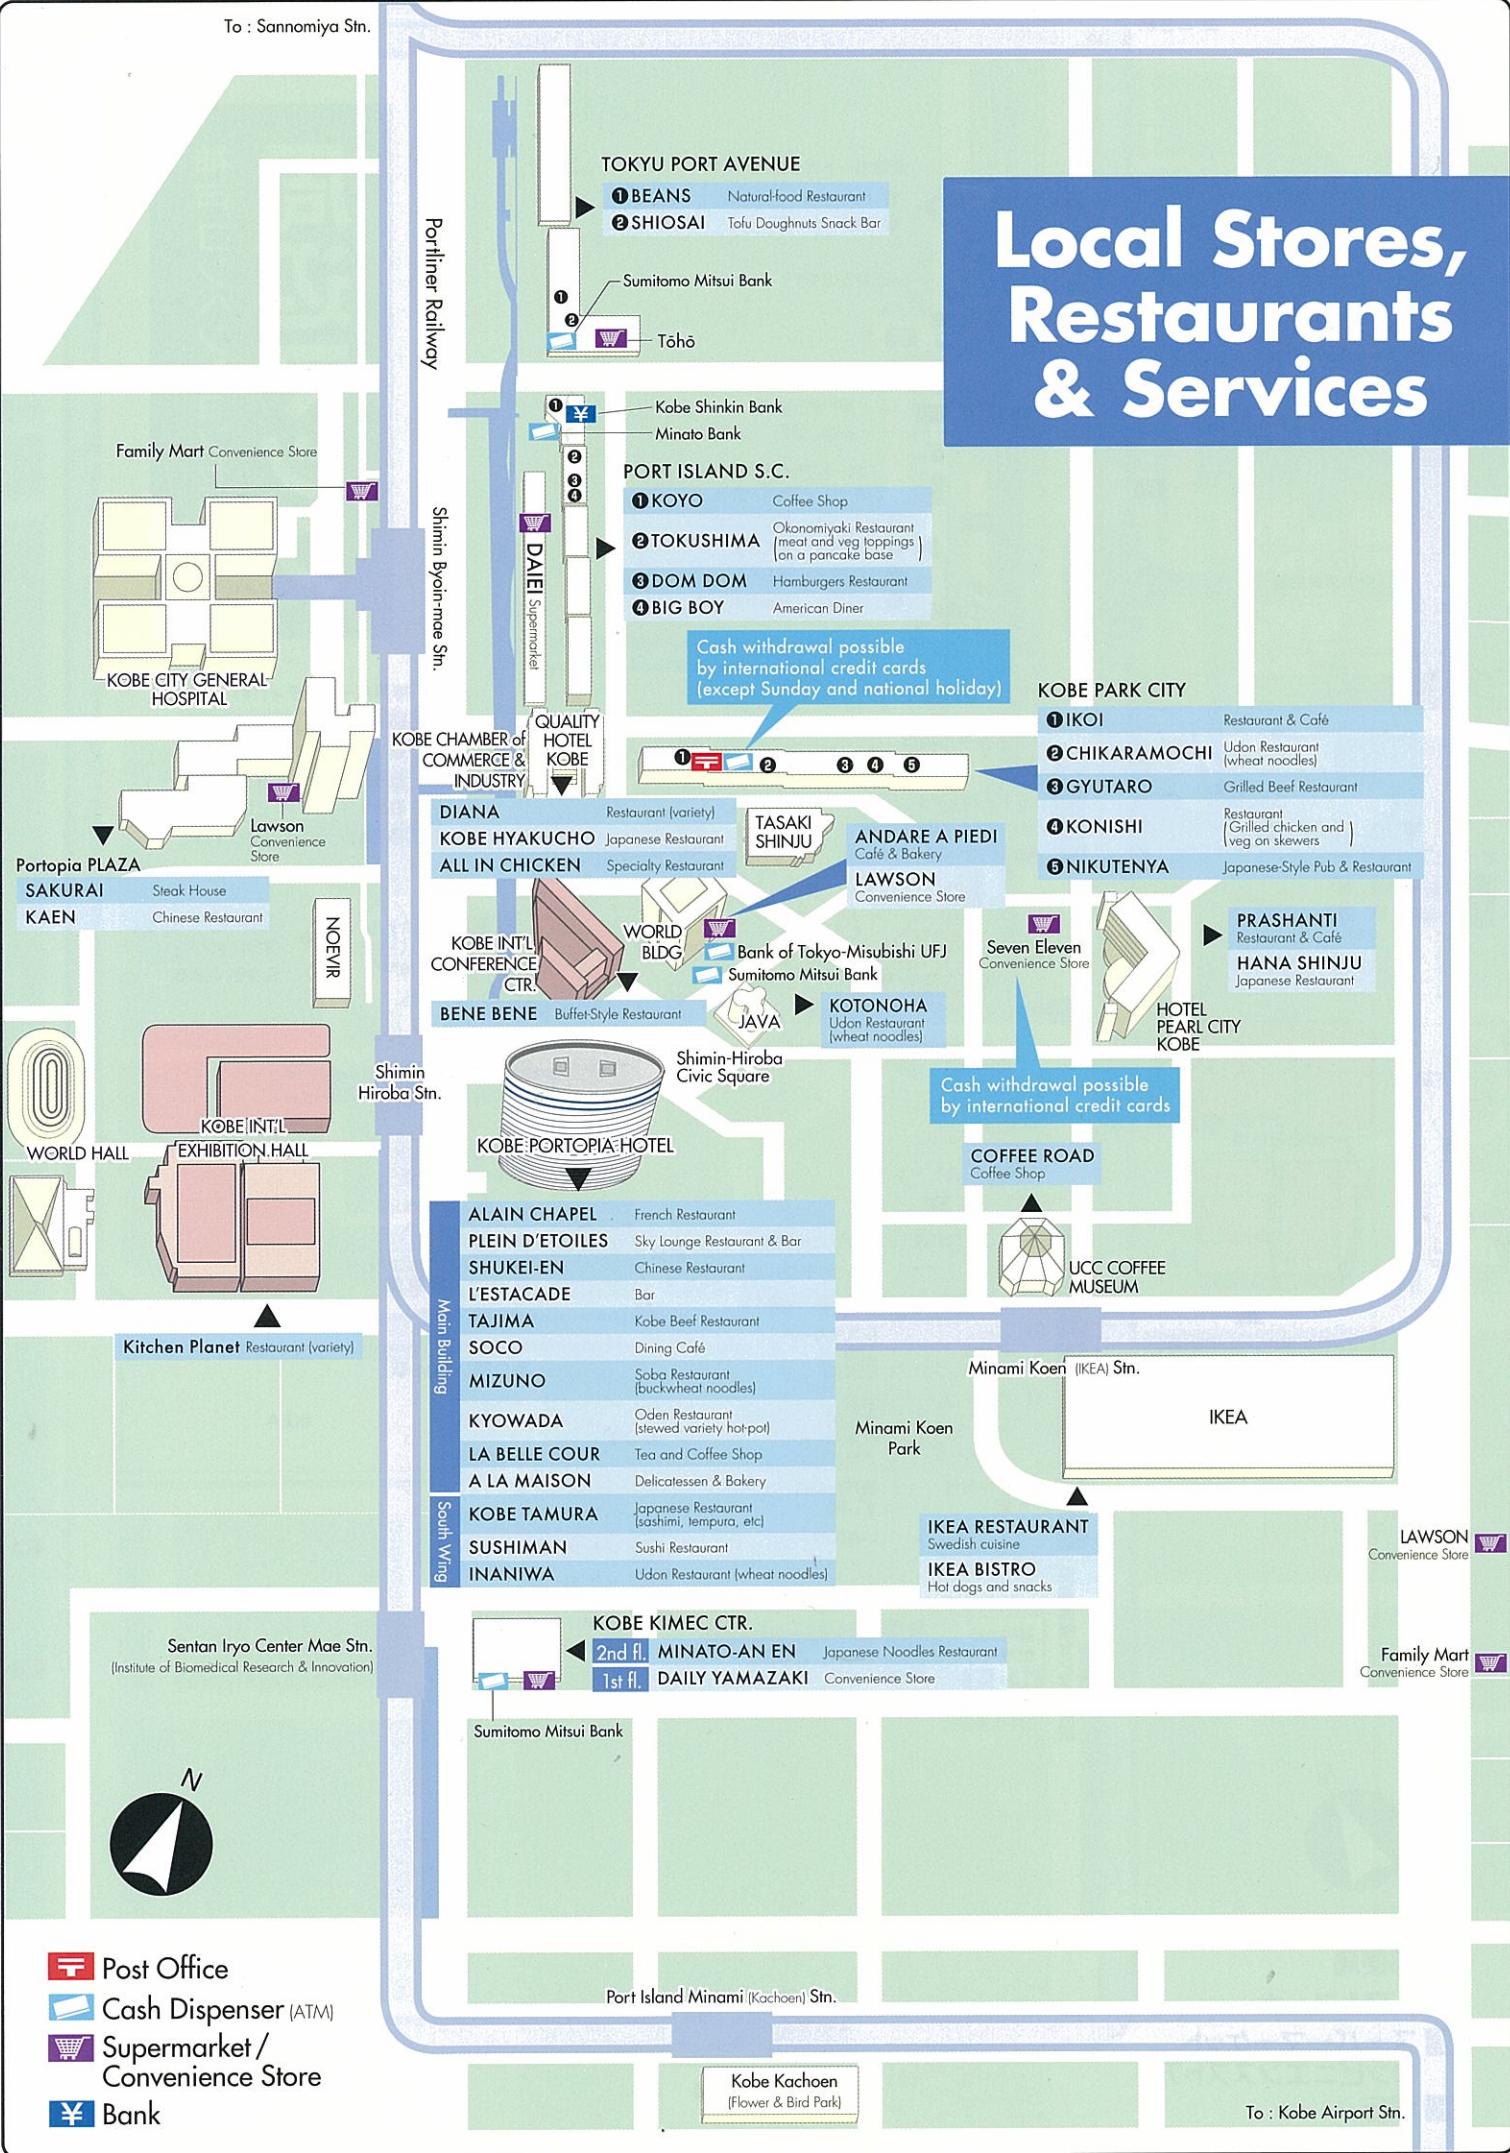

## TOKYU PORT AVENUE

- ① BEANS Natural-Food Restaurant
- ② SHIOSAI Tofu Doughnuts Snack Bar

- Sumitomo Mitsui Bank
- Tōhō

- Kobe Shinkin Bank
- Minato Bank

## PORT ISLAND S.C.

- ① KOYO Coffee Shop
- ② TOKUSHIMA Okonomiyaki Restaurant (meat and veg toppings on a pancake base)
- ③ DOM DOM Hamburgers Restaurant
- ④ BIG BOY American Diner

Cash withdrawal possible by international credit cards (except Sunday and national holiday)

Family Mart Convenience Store

KOBE CITY GENERAL HOSPITAL

Portopia PLAZA

- SAKURAI Steak House
- KAEN Chinese Restaurant

WORLD HALL EXHIBITION HALL

Kitchen Planet Restaurant (variety)

Shimin Hiroba Stn.

Shimin Hiroba Civic Square

SUSHIMAN Sushi Restaurant

INANIWA Udon Restaurant (wheat noodles)

Sumitomo Mitsui Bank

Port Island Minami (Kacho-en) Stn.

KOBE KIMEC CTR.

2nd fl. MINATO-AN EN Japanese Noodles Restaurant

1st fl. DAILY YAMAZAKI Convenience Store